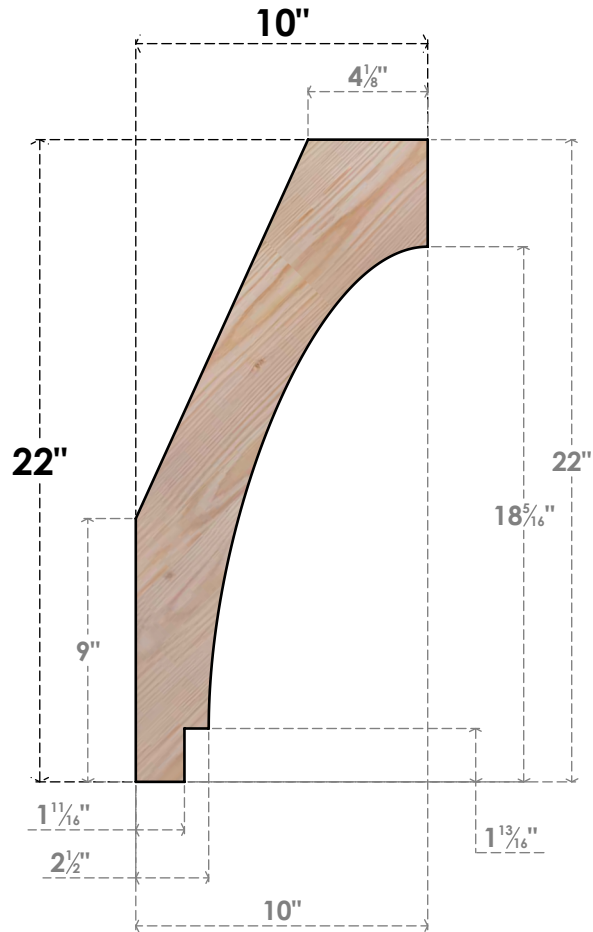

BRC06X10X22IMP00SDF

5 1/2"W X 10"D X 22"H IMPERIAL SMOOTH BRACE, DOUGLAS FIR

SIDE

FRONT

EKENA MILLWORK
 2300 WEST MAIN ST.
 CLARKSVILLE, TX 75426
 TOLL FREE: 866-607-0453
 WWW.EKENAMILLWORK.COM

NOTES

1. INSTALLATION TO BE COMPLETED IN ACCORDANCE WITH MANUFACTURER'S SPECIFICATIONS.
2. DRAWING MAY NOT BE TO SCALE
3. THIS DRAWING IS INTENDED FOR DESIGN AND PLANNING PURPOSES ONLY.
4. ALL INFORMATION CONTAINED HEREIN WAS CURRENT AT THE TIME OF DEVELOPMENT BUT MUST BE REVIEWED AND APPROVED BY THE PRODUCT MANUFACTURER TO BE CONSIDERED ACCURATE.
5. PRODUCTS ARE NOT KILN DRIED. THIS ITEM IS UNIQUE AND WILL CONTAIN THE NATURAL VARIATIONS THAT THE WOOD SPECIES OFFERS. THIS MAY RESULT IN VARIATIONS UP TO 1/4"