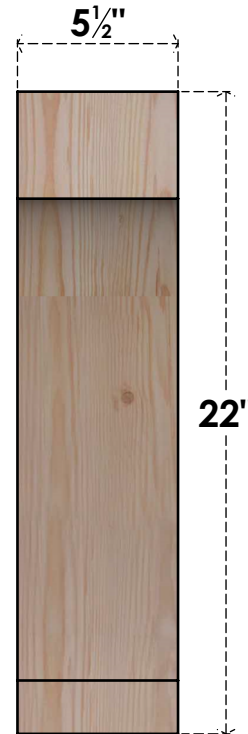

BRC06X10X22IMP00SDF

5 1/2"W X 10"D X 22"H IMPERIAL SMOOTH BRACE, DOUGLAS FIR

SIDE

FRONT

EKENA MILLWORK
 2300 WEST MAIN ST.
 CLARKSVILLE, TX 75426
 TOLL FREE: 866-607-0453
 WWW.EKENAMILLWORK.COM

NOTES

1. INSTALLATION TO BE COMPLETED IN ACCORDANCE WITH MANUFACTURER'S SPECIFICATIONS.
2. DRAWING MAY NOT BE TO SCALE
3. THIS DRAWING IS INTENDED FOR DESIGN AND PLANNING PURPOSES ONLY.
4. ALL INFORMATION CONTAINED HEREIN WAS CURRENT AT THE TIME OF DEVELOPMENT BUT MUST BE REVIEWED AND APPROVED BY THE PRODUCT MANUFACTURER TO BE CONSIDERED ACCURATE.
5. PRODUCTS ARE NOT KILN DRIED. THIS ITEM IS UNIQUE AND WILL CONTAIN THE NATURAL VARIATIONS THAT THE WOOD SPECIES OFFERS. THIS MAY RESULT IN VARIATIONS UP TO 1/4"